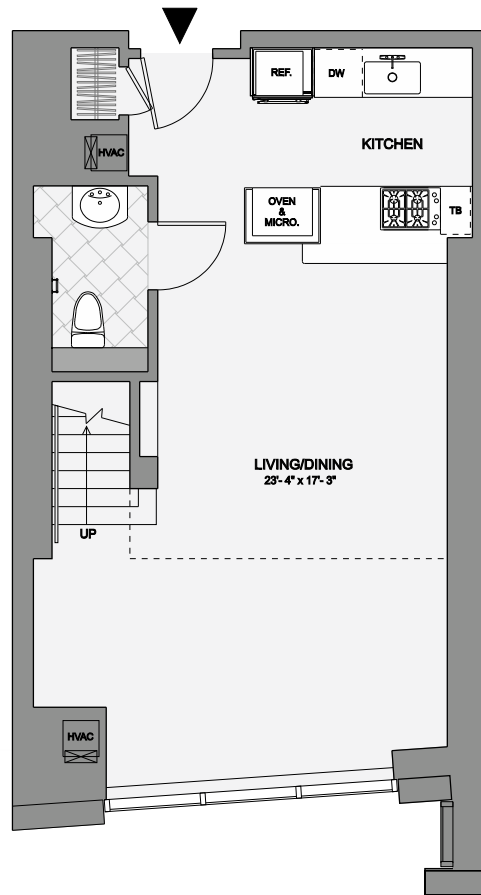

UNIT 709
 LUXURY 1 BEDROOM, 1 1/2 BATH
 1,100 SF

LOWER LEVEL

UPPER LEVEL

45 PROVINCE
 CONDOMINIUM

AT 45 PROVINCE STREET • BOSTON, MASSACHUSETTS 02108 • ph: 617.742.0942 • fax: 617.742.0940 • www.45province.com

Floor plans are for presentation purposes only. Layout and all dimensions are approximate, and may vary from the "as built" plans due to uniqueness of the building and construction conditions and circumstances. The developer reserves the right to make alterations and substitutions at any time.