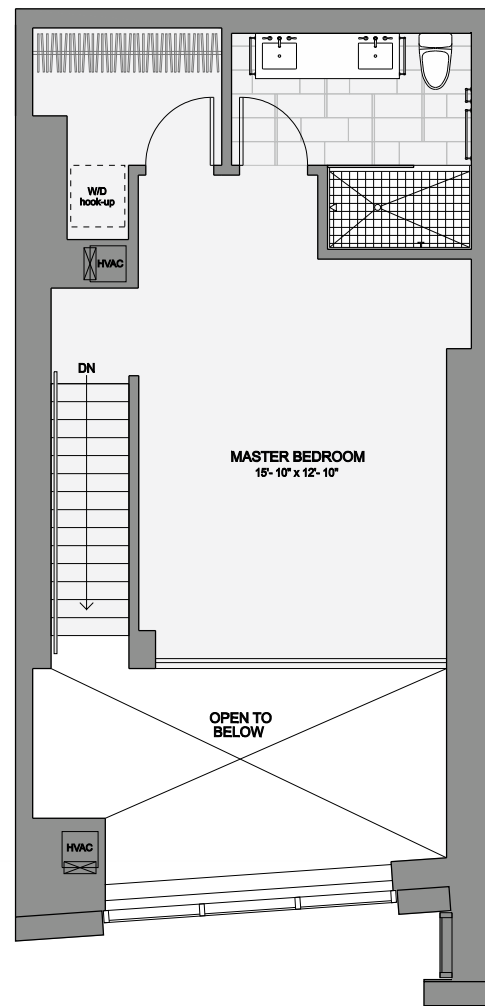

UNIT 709
 LUXURY 1 BEDROOM, 1 1/2 BATH
 1,100 SF

LOWER LEVEL

UPPER LEVEL

45 PROVINCE
 CONDOMINIUM

AT 45 PROVINCE STREET • BOSTON, MASSACHUSETTS 02108 • ph: 617.742.0942 • fax: 617.742.0940 • www.45province.com

Floor plans are for presentation purposes only. Layout and all dimensions are approximate, and may vary from the "as built" plans due to uniqueness of the building and construction conditions and circumstances. The developer reserves the right to make alterations and substitutions at any time.